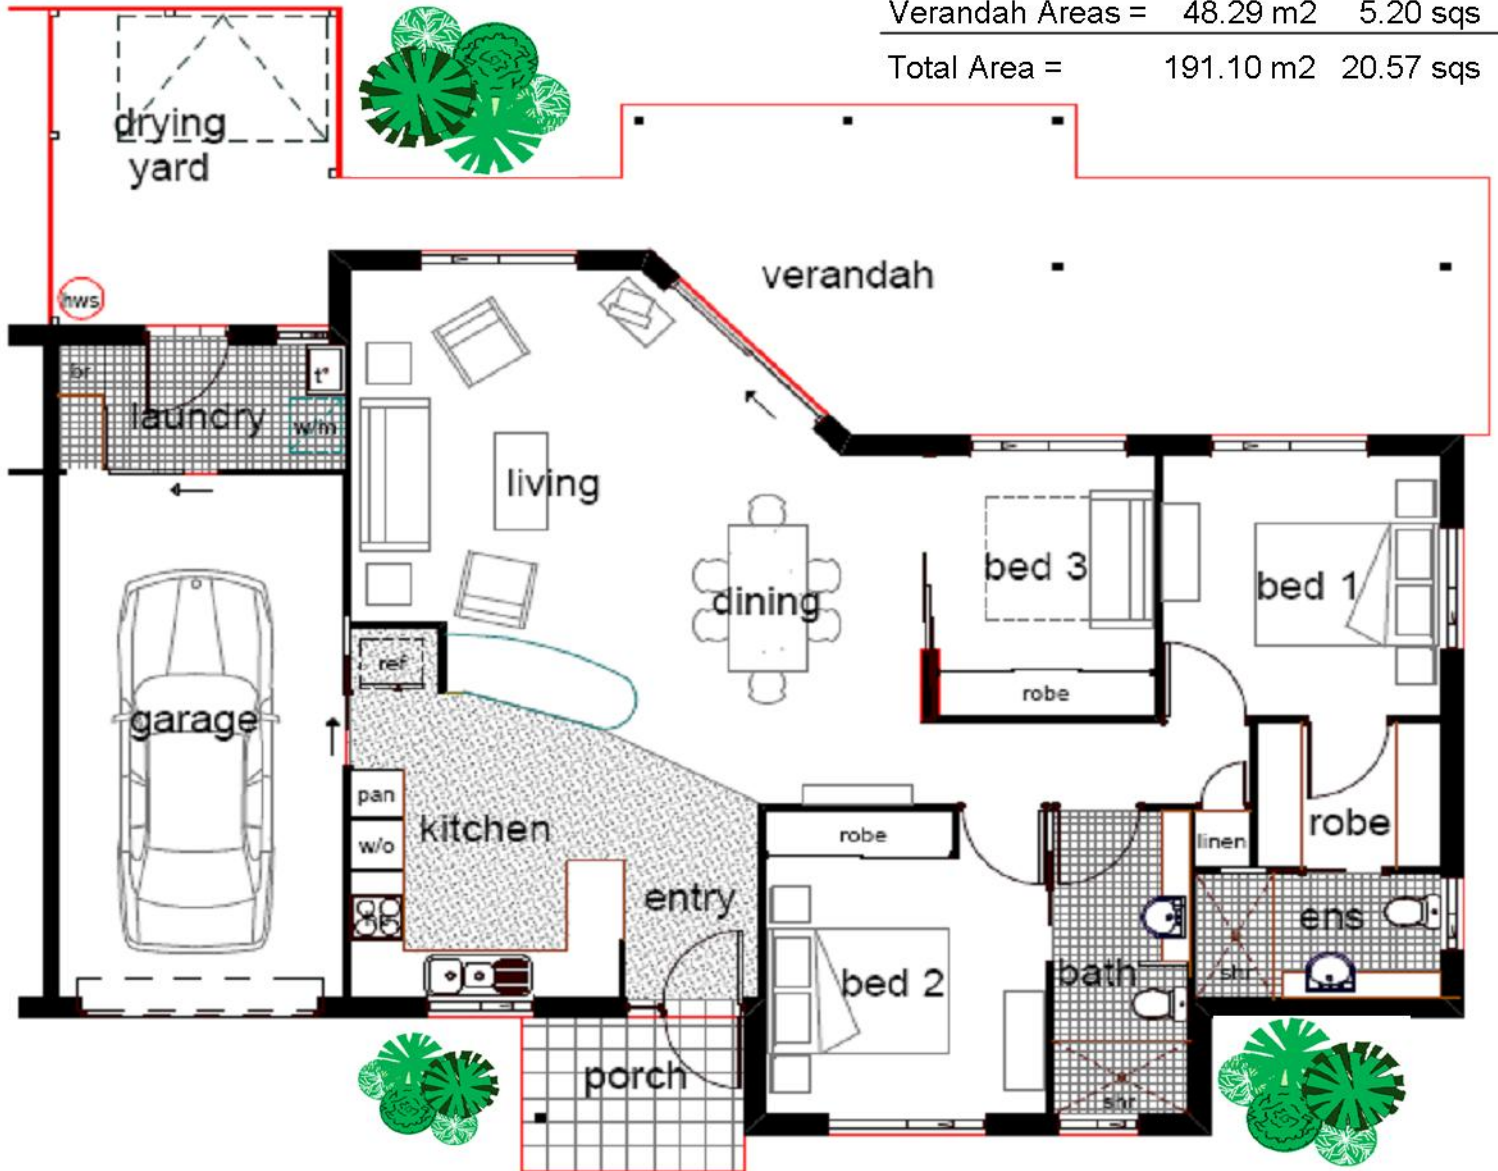

'The Buchanan' 3 Bedroom 'B' Unit - RH

Unit Area =	114.33 m2	12.31 sqs
Garage Area =	28.48 m2	3.07 sqs
Verandah Areas =	48.29 m2	5.20 sqs
Total Area =	191.10 m2	20.57 sqs

Room Sizes

Bedroom 1	3240mm x 3200mm	10' 6" x 10' 5"	Kitchen	4660mm x 3080mm	15' 3" x 10' 1"
Bedroom 2	3750mm x 3200mm	12' 3" x 10' 5"	Dining	5600mm x 3200mm	18' 3" x 10' 5"
Bedroom 3	3240mm x 2470mm	10' 6" x 8' 1"	Living	4385mm x 3300mm	11' 1" x 10' 8"
Ensuite	2800mm x 1510mm	9' 2" x 4' 9"	Laundry	3265mm x 1520mm	10' 7" x 4' 10"
Bathroom	3750mm x 1540mm	12' 3" x 5' 5"	Garage	6590mm x 3260mm	21' 5" x 10' 8"
Robe	2050mm x 1770mm	6' 8" x 5' 8"			