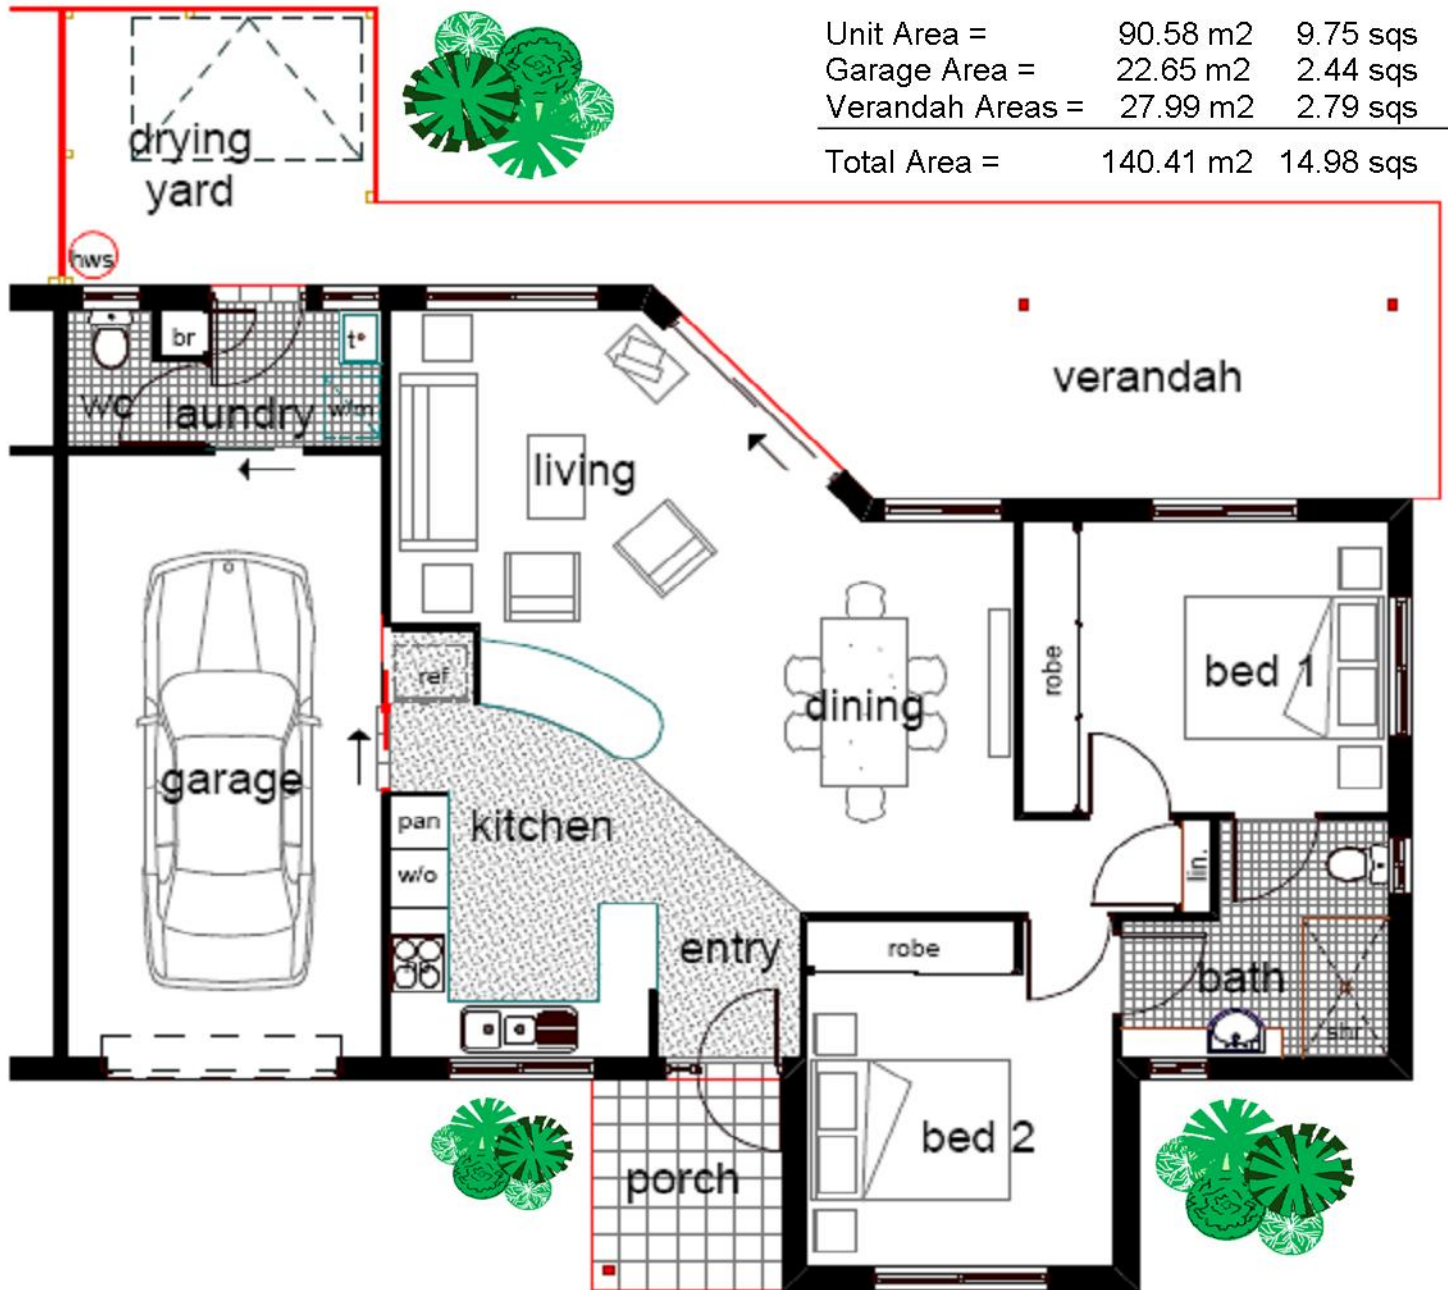

'The Buchanan' 2 Bedroom 'B' Unit - RH

Room Sizes

Bedroom 1	3800mm x 3150mm	12' 5" x 10' 4"
Bedroom 2	3750mm x 3200mm	12' 3" x 10' 5"
Bathroom	2750mm x 2500mm	9' 0" x 8' 2"
Toilet	1500mm x 900mm	4' 11" x 2' 11"
Kitchen	4200mm x 2750mm	13' 9" x 9' 0"

Dining	4200mm x 3000mm	13' 9" x 9' 10"
Living	3800mm x 3500mm	12' 5" x 11' 5"
Laundry	2300mm x 1500mm	7' 6" x 4' 11"
Garage	6450mm x 3250mm	21' 1" x 10' 7"