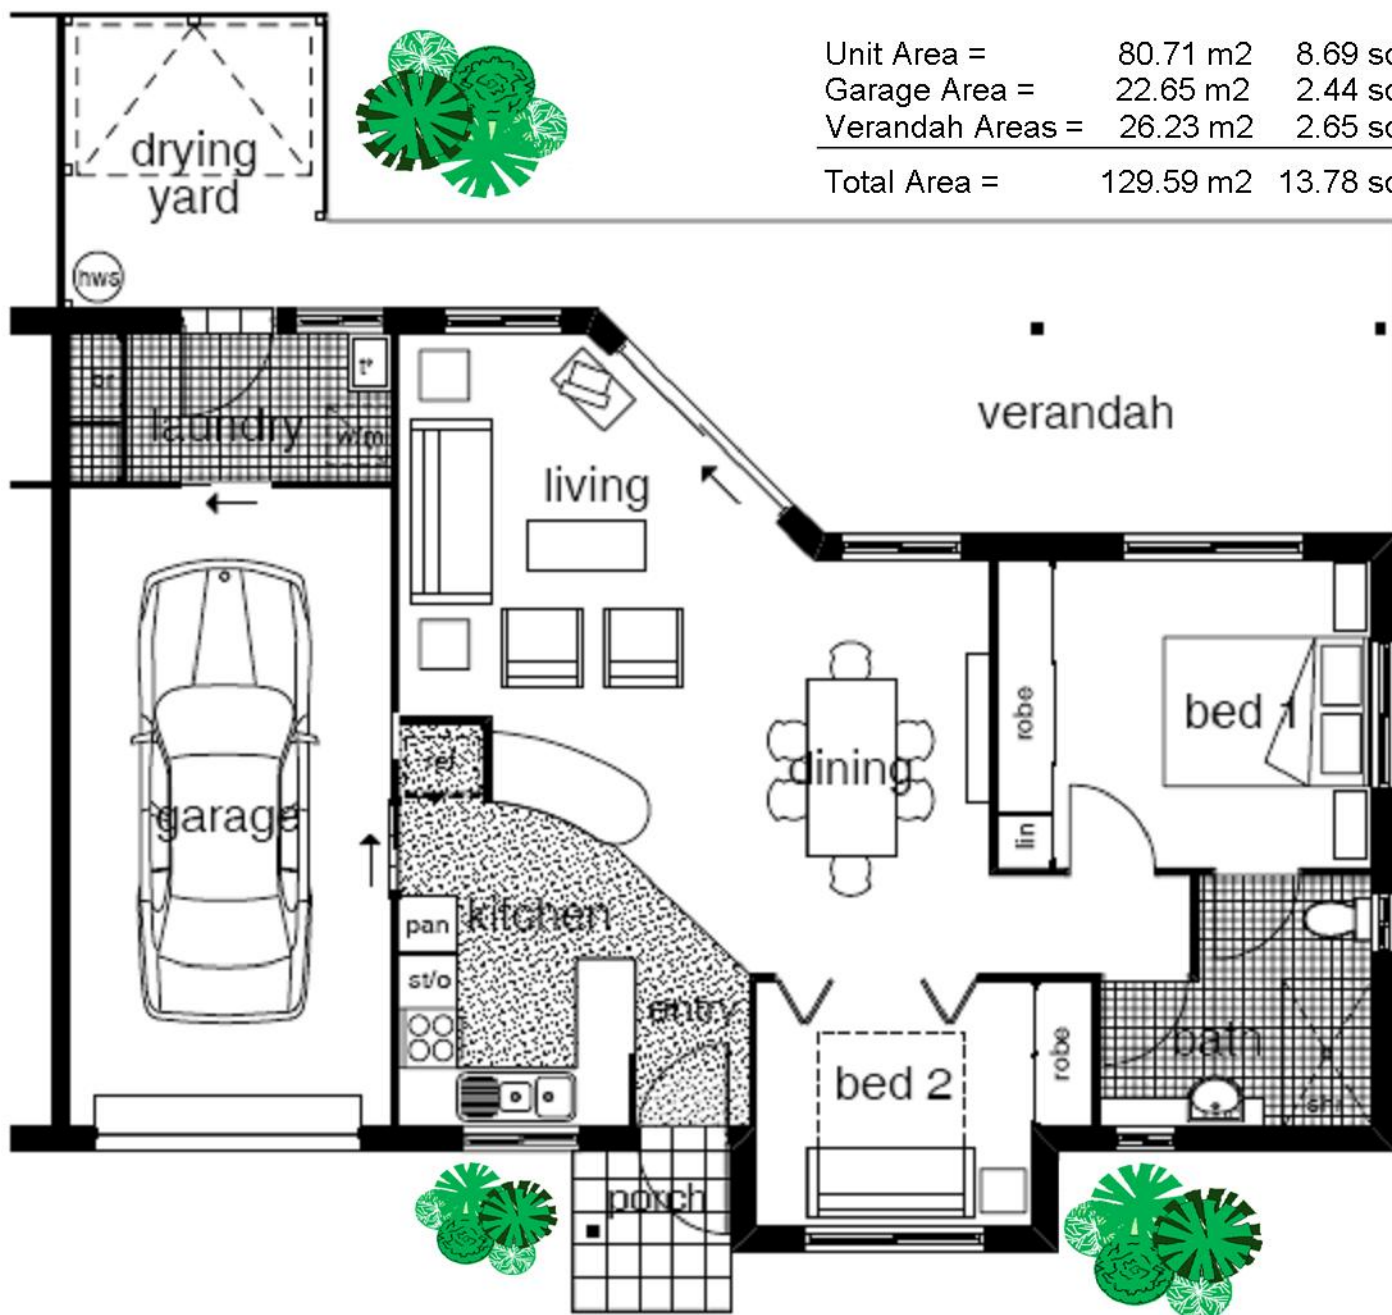

'The Buchanan' 1+1 Bedroom Unit - RH

Unit Area =	80.71 m2	8.69 sqs
Garage Area =	22.65 m2	2.44 sqs
Verandah Areas =	26.23 m2	2.65 sqs
Total Area =	129.59 m2	13.78 sqs

Room Sizes

Bedroom 1	3800mm x 3150mm	12' 5" x 10' 4"
Bedroom 2	2800mm x 2370mm	9' 2" x 7' 9"
Bathroom	2770mm x 2500mm	9' 1" x 8' 2"
Kitchen	3770mm x 2400mm	12' 0" x 7' 10"

Dining	4220mm x 2790mm	13' 10" x 9' 1"
Living	4300mm x 3200mm	14' 1" x 10' 6"
Laundry	2680mm x 1500mm	8' 11" x 4' 11"
Garage	3260mm x 6480mm	10' 8" x 21' 3"